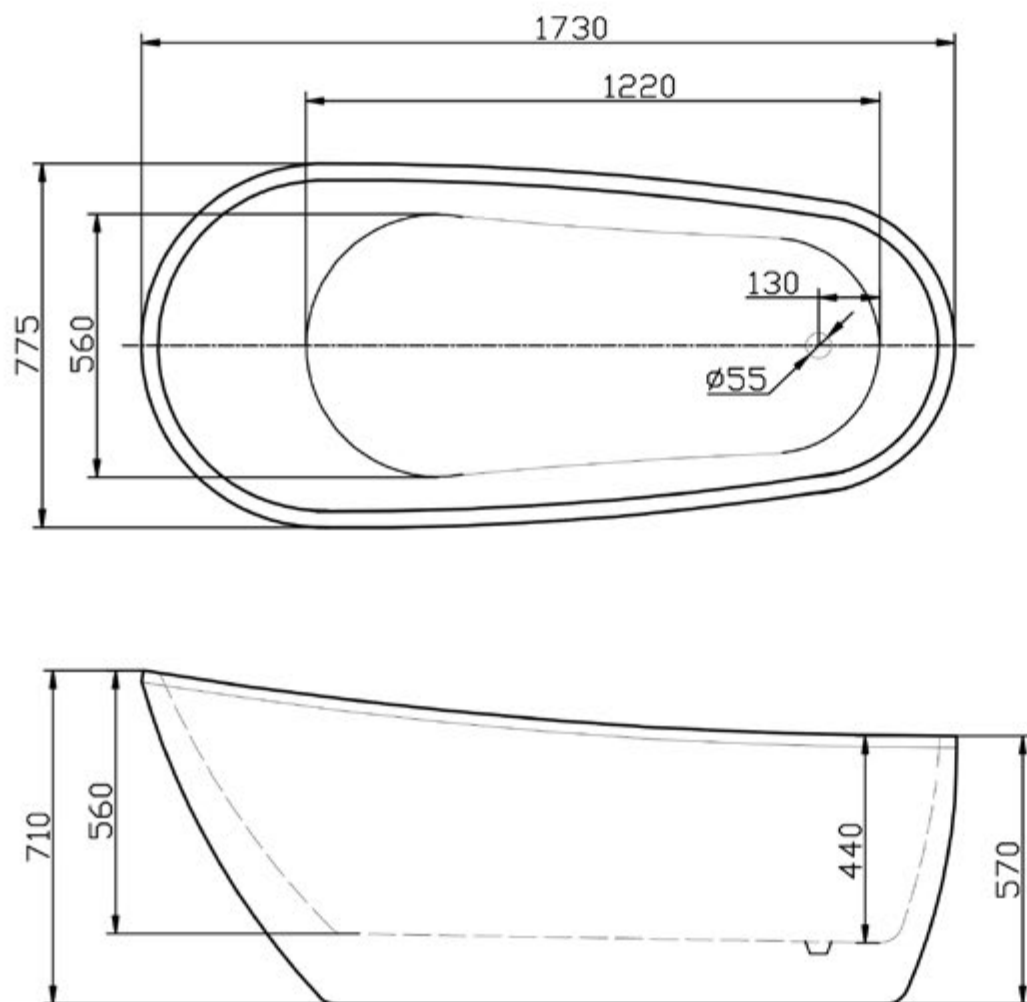

Schede Tecniche
Technical Drawings

Art. VC00001
Mod. Victoria
quote espressa in mm.

Art. VC00002
Mod. Ann
quote espressa in mm.

Art. VC00003
Mod. Mary
quote espressa in mm.

Il mod. Elizabeth II (VC00005) è dotato di basamento in acrilico (no piedini) e differisce dimensionalmente dal mod. Elizabeth (VC00004) solo per l'altezza che è di 710 mm

Art. VC00004 (& VC00005)

Mod. Elizabeth (& Elizabeth II)
quote espresse in mm.

Art. VC00006
Mod. Windsor
quote espressa in mm.

Art. VC00008
Mod. Samantha
quote espressa in mm.

Art. VC00009
Mod. Scarlett
quote espressa in mm.

Art. VM00002
Mod. Linda
quote espresse in mm.

Art. VM00003
Mod. Audrey
quote espressa in mm.

Art. VM00004
Mod. Allison
quote espressa in mm.

Art. VM00006
Mod. Alexandra
quote espressa in mm.

Art. VM00013
Mod. Alexandra Small
quote espressa in mm.

Art. VM00020
Mod. Alexandra II
quote espressa in mm.

Art. VM00021
Mod. Alexandra II Small
quote espressa in mm.

Art. VM00015
Mod. Antalia
quote espressa in mm.

Art. VM00016
Mod. Opera
quote espressa in mm.