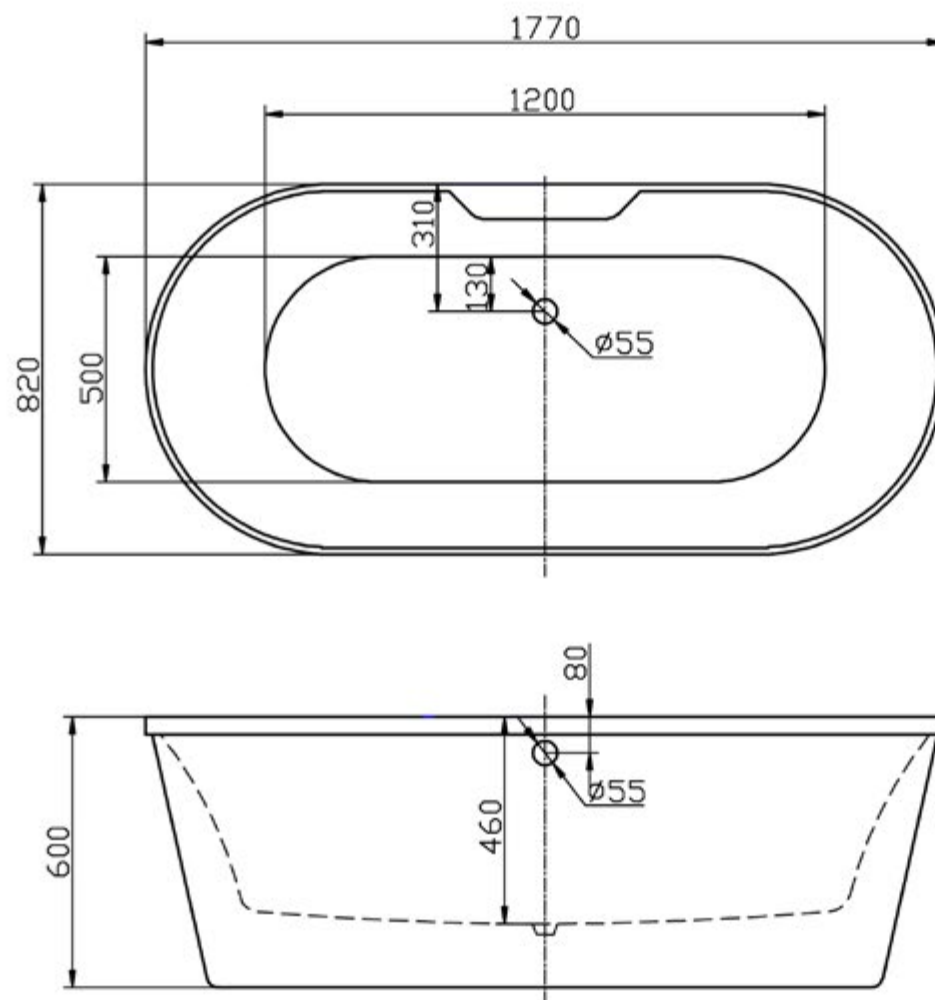

Schede Tecniche
Technical Drawings

Art. VC00001
Mod. Victoria
quote espressa in mm.

Art. VC00002
Mod. Ann
quote espressa in mm.

Art. VC00003
Mod. Mary
quote espressa in mm.

Il mod. Elizabeth II (VC00005) è dotato di basamento in acrilico (no piedini) e differisce dimensionalmente dal mod. Elizabeth (VC00004) solo per l'altezza che è di 710 mm

Art. VC00004 (& VC00005)

Mod. Elizabeth (& Elizabeth II)
quote espresse in mm.

Art. VC00006
Mod. Windsor
quote espressa in mm.

Art. VC00008
Mod. Samantha
quote espressa in mm.

Art. VC00009
Mod. Scarlett
quote espressa in mm.

Art. VM00002
Mod. Linda
quote espresse in mm.

Art. VM00003
Mod. Audrey
quote espressa in mm.

Art. VM00004
Mod. Allison
quote espressa in mm.

Art. VM00006
Mod. Alexandra
quote espressa in mm.

Art. VM00013
Mod. Alexandra Small
quote espressa in mm.

Art. VM00020
Mod. Alexandra II
quote espressa in mm.

Art. VM00021
Mod. Alexandra II Small
quote espressa in mm.

Art. VM00015
Mod. Antalia
quote espressa in mm.

Art. VM00016
Mod. Opera
quote espressa in mm.