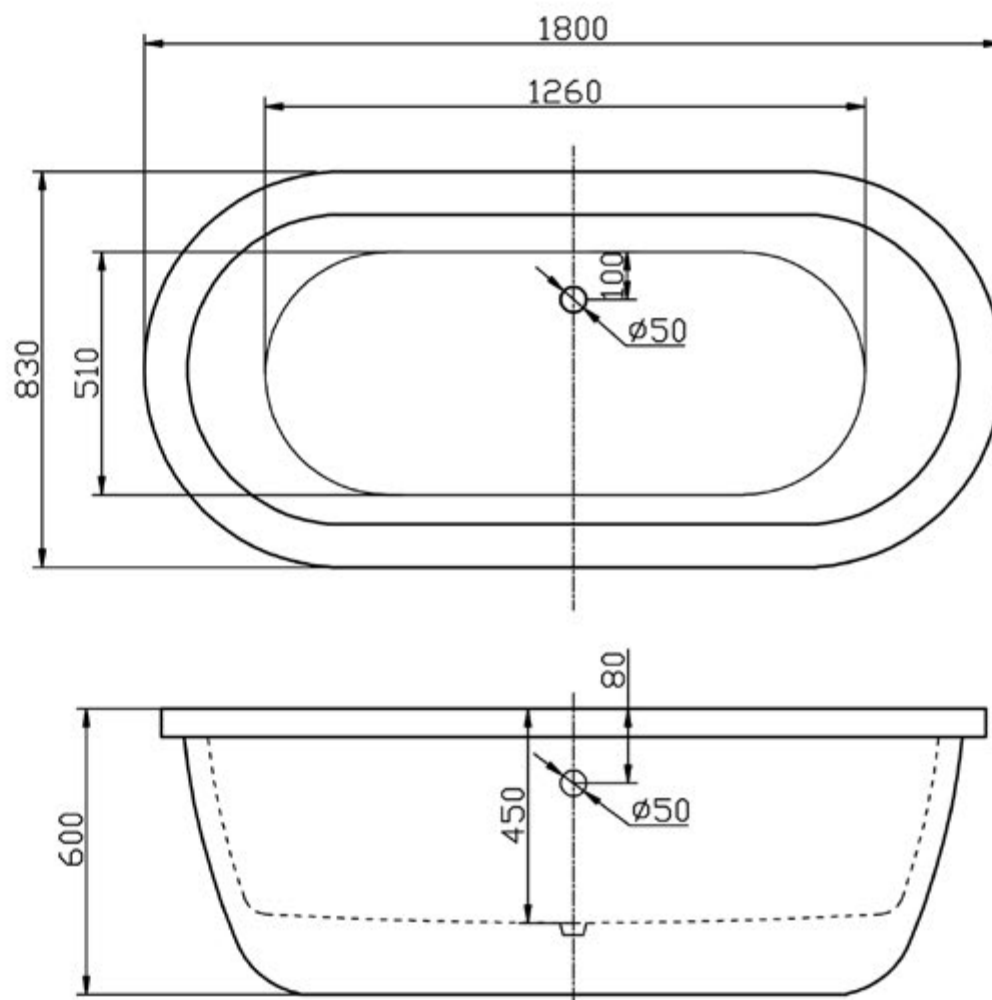

Schede Tecniche
Technical Drawings

Art. VC00001
Mod. Victoria
quote espressa in mm.

Art. VC00002
Mod. Ann
quote espressa in mm.

Art. VC00003
Mod. Mary
quote espressa in mm.

Il mod. Elizabeth II (VC00005) è dotato di basamento in acrilico (no piedini) e differisce dimensionalmente dal mod. Elizabeth (VC00004) solo per l'altezza che è di 710 mm

Art. VC00004 (& VC00005)

Mod. Elizabeth (& Elizabeth II)
quote espresse in mm.

Art. VC00006
Mod. Windsor
quote espressa in mm.

Art. VC00008
Mod. Samantha
quote espressa in mm.

Art. VC00009
Mod. Scarlett
quote espressa in mm.

Art. VM00002
Mod. Linda
quote espresse in mm.

Art. VM00003
Mod. Audrey
quote espressa in mm.

Art. VM00004
Mod. Allison
quote espressa in mm.

Art. VM00006
Mod. Alexandra
quote espressa in mm.

Art. VM00013
Mod. Alexandra Small
quote espressa in mm.

Art. VM00020
Mod. Alexandra II
quote espressa in mm.

Art. VM00021
Mod. Alexandra II Small
quote espressa in mm.

Art. VM00015
Mod. Antalia
quote espressa in mm.

Art. VM00016
Mod. Opera
quote espressa in mm.