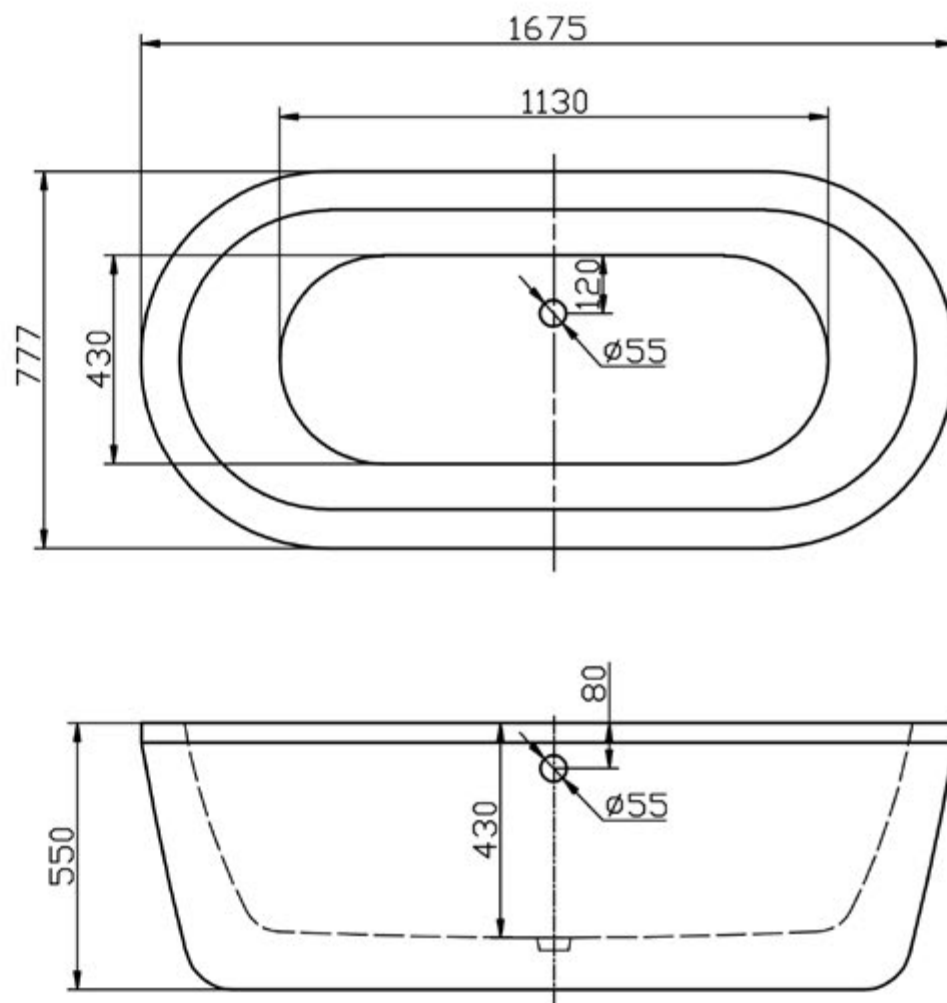

Schede Tecniche
Technical Drawings

Art. VC00001
Mod. Victoria
quote espressa in mm.

Art. VC00002
Mod. Ann
quote espressa in mm.

Art. VC00003
Mod. Mary
quote espressa in mm.

Il mod. Elizabeth II (VC00005) è dotato di basamento in acrilico (no piedini) e differisce dimensionalmente dal mod. Elizabeth (VC00004) solo per l'altezza che è di 710 mm

Art. VC00004 (& VC00005)

Mod. Elizabeth (& Elizabeth II)
quote espresse in mm.

Art. VC00006
Mod. Windsor
quote espressa in mm.

Art. VC00008
Mod. Samantha
quote espressa in mm.

Art. VC00009
Mod. Scarlett
quote espressa in mm.

Art. VM00002
Mod. Linda
quote espresse in mm.

Art. VM00003
Mod. Audrey
quote espressa in mm.

Art. VM00004
Mod. Allison
quote espressa in mm.

Art. VM00006
Mod. Alexandra
quote espressa in mm.

Art. VM00013
Mod. Alexandra Small
quote espressa in mm.

Art. VM00020
Mod. Alexandra II
quote espressa in mm.

Art. VM00021
Mod. Alexandra II Small
quote espressa in mm.

Art. VM00015
Mod. Antalia
quote espressa in mm.

Art. VM00016
Mod. Opera
quote espressa in mm.