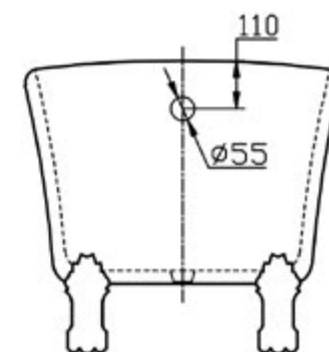

Schede Tecniche
Technical Drawings

Art. VC00001
Mod. Victoria
quote espressa in mm.

Art. VC00002
Mod. Ann
quote espressa in mm.

Art. VC00003
Mod. Mary
quote espressa in mm.

Il mod. Elizabeth II (VC00005) è dotato di basamento in acrilico (no piedini) e differisce dimensionalmente dal mod. Elizabeth (VC00004) solo per l'altezza che è di 710 mm

Art. VC00004 (& VC00005)

Mod. Elizabeth (& Elizabeth II)
quote espresse in mm.

Art. VC00006
Mod. Windsor
quote espressa in mm.

Art. VC00008
Mod. Samantha
quote espressa in mm.

Art. VC00009
Mod. Scarlett
quote espressa in mm.

Art. VM00002
Mod. Linda
quote espresse in mm.

Art. VM00003
Mod. Audrey
quote espressa in mm.

Art. VM00004
Mod. Allison
quote espressa in mm.

Art. VM00006
Mod. Alexandra
quote espressa in mm.

Art. VM00013
Mod. Alexandra Small
quote espressa in mm.

Art. VM00020
Mod. Alexandra II
quote espressa in mm.

Art. VM00021
Mod. Alexandra II Small
quote espressa in mm.

Art. VM00015
Mod. Antalia
quote espressa in mm.

Art. VM00016
Mod. Opera
quote espressa in mm.