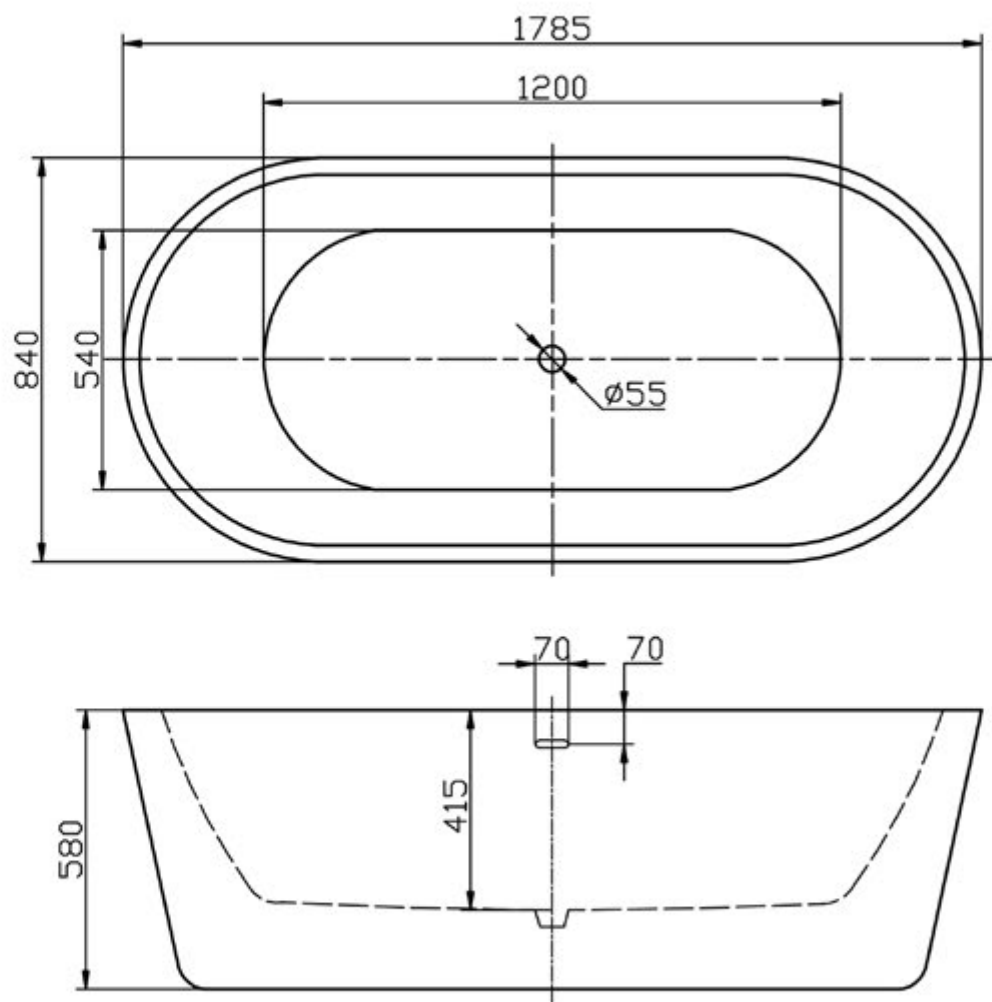

Schede Tecniche
Technical Drawings

Art. VC00001
Mod. Victoria
quote espressa in mm.

Art. VC00002
Mod. Ann
quote espressa in mm.

Art. VC00003
Mod. Mary
quote espressa in mm.

Il mod. Elizabeth II (VC00005) è dotato di basamento in acrilico (no piedini) e differisce dimensionalmente dal mod. Elizabeth (VC00004) solo per l'altezza che è di 710 mm

Art. VC00004 (& VC00005)

Mod. Elizabeth (& Elizabeth II)
quote espresse in mm.

Art. VC00006
Mod. Windsor
quote espressa in mm.

Art. VC00008
Mod. Samantha
quote espressa in mm.

Art. VC00009
Mod. Scarlett
quote espressa in mm.

Art. VM00002
Mod. Linda
quote espresse in mm.

Art. VM00003
Mod. Audrey
quote espressa in mm.

Art. VM00004
Mod. Allison
quote espressa in mm.

Art. VM00006
Mod. Alexandra
quote espressa in mm.

Art. VM00013
Mod. Alexandra Small
quote espressa in mm.

Art. VM00020
Mod. Alexandra II
quote espressa in mm.

Art. VM00021
Mod. Alexandra II Small
quote espressa in mm.

Art. VM00015
Mod. Antalia
quote espressa in mm.

Art. VM00016
Mod. Opera
quote espressa in mm.