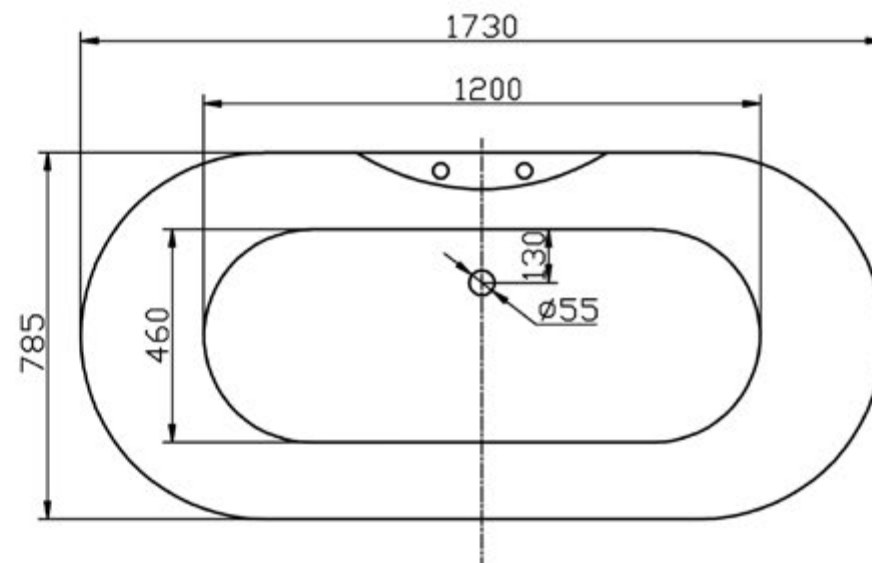

Schede Tecniche
Technical Drawings

Art. VC00001
Mod. Victoria
quote espressa in mm.

Art. VC00002
Mod. Ann
quote espressa in mm.

Art. VC00003
Mod. Mary
quote espressa in mm.

Il mod. Elizabeth II (VC00005) è dotato di basamento in acrilico (no piedini) e differisce dimensionalmente dal mod. Elizabeth (VC00004) solo per l'altezza che è di 710 mm

Art. VC00004 (& VC00005)

Mod. Elizabeth (& Elizabeth II)
quote espresse in mm.

Art. VC00006
Mod. Windsor
quote espressa in mm.

Art. VC00008
Mod. Samantha
quote espressa in mm.

Art. VC00009
Mod. Scarlett
quote espressa in mm.

Art. VM00002
Mod. Linda
quote espresse in mm.

Art. VM00003
Mod. Audrey
quote espressa in mm.

Art. VM00004
Mod. Allison
quote espressa in mm.

Art. VM00006
Mod. Alexandra
quote espressa in mm.

Art. VM00013
Mod. Alexandra Small
quote espressa in mm.

Art. VM00020
Mod. Alexandra II
quote espressa in mm.

Art. VM00021
Mod. Alexandra II Small
quote espressa in mm.

Art. VM00015
Mod. Antalia
quote espressa in mm.

Art. VM00016
Mod. Opera
quote espressa in mm.