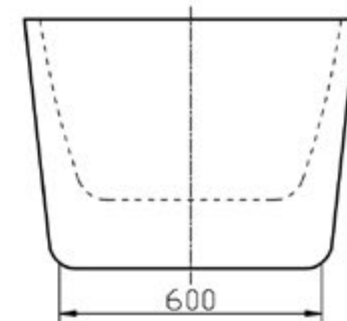

Schede Tecniche
Technical Drawings

Art. VC00001
Mod. Victoria
quote espressa in mm.

Art. VC00002
Mod. Ann
quote espressa in mm.

Art. VC00003
Mod. Mary
quote espressa in mm.

Il mod. Elizabeth II (VC00005) è dotato di basamento in acrilico (no piedini) e differisce dimensionalmente dal mod. Elizabeth (VC00004) solo per l'altezza che è di 710 mm

Art. VC00004 (& VC00005)

Mod. Elizabeth (& Elizabeth II)
quote espresse in mm.

Art. VC00006
Mod. Windsor
quote espressa in mm.

Art. VC00008
Mod. Samantha
quote espressa in mm.

Art. VC00009
Mod. Scarlett
quote espressa in mm.

Art. VM00002
Mod. Linda
quote espresse in mm.

Art. VM00003
Mod. Audrey
quote espressa in mm.

Art. VM00004
Mod. Allison
quote espressa in mm.

Art. VM00006
Mod. Alexandra
quote espressa in mm.

Art. VM00013
Mod. Alexandra Small
quote espressa in mm.

Art. VM00020
Mod. Alexandra II
quote espressa in mm.

Art. VM00021
Mod. Alexandra II Small
quote espressa in mm.

Art. VM00015
Mod. Antalia
quote espressa in mm.

Art. VM00016
Mod. Opera
quote espressa in mm.