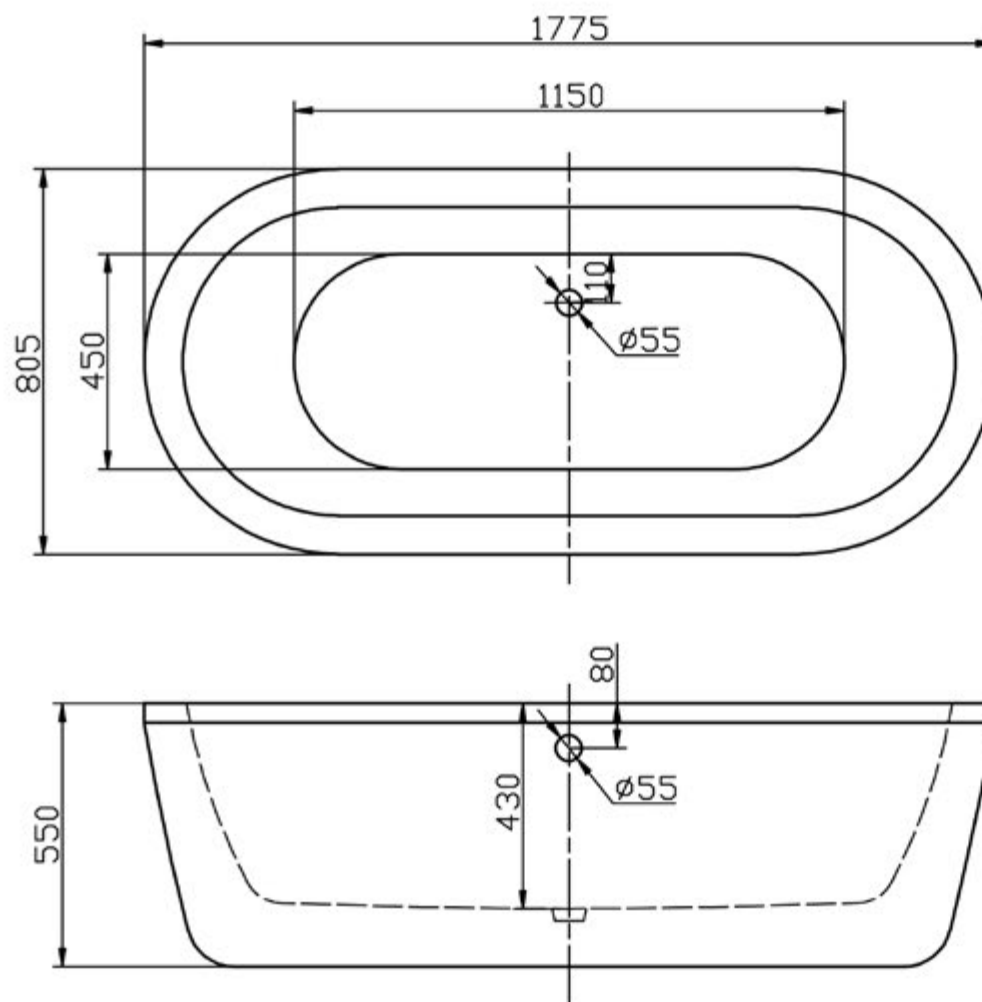

Schede Tecniche
Technical Drawings

Art. VC00001
Mod. Victoria
quote espressa in mm.

Art. VC00002
Mod. Ann
quote espressa in mm.

Art. VC00003
Mod. Mary
quote espressa in mm.

Il mod. Elizabeth II (VC00005) è dotato di basamento in acrilico (no piedini) e differisce dimensionalmente dal mod. Elizabeth (VC00004) solo per l'altezza che è di 710 mm

Art. VC00004 (& VC00005)

Mod. Elizabeth (& Elizabeth II)
quote espresse in mm.

Art. VC00006
Mod. Windsor
quote espressa in mm.

Art. VC00008
Mod. Samantha
quote espressa in mm.

Art. VC00009
Mod. Scarlett
quote espressa in mm.

Art. VM00002
Mod. Linda
quote espresse in mm.

Art. VM00003
Mod. Audrey
quote espressa in mm.

Art. VM00004
Mod. Allison
quote espressa in mm.

Art. VM00006
Mod. Alexandra
quote espressa in mm.

Art. VM00013
Mod. Alexandra Small
quote espressa in mm.

Art. VM00020
Mod. Alexandra II
quote espressa in mm.

Art. VM00021
Mod. Alexandra II Small
quote espressa in mm.

Art. VM00015
Mod. Antalia
quote espressa in mm.

Art. VM00016
Mod. Opera
quote espressa in mm.