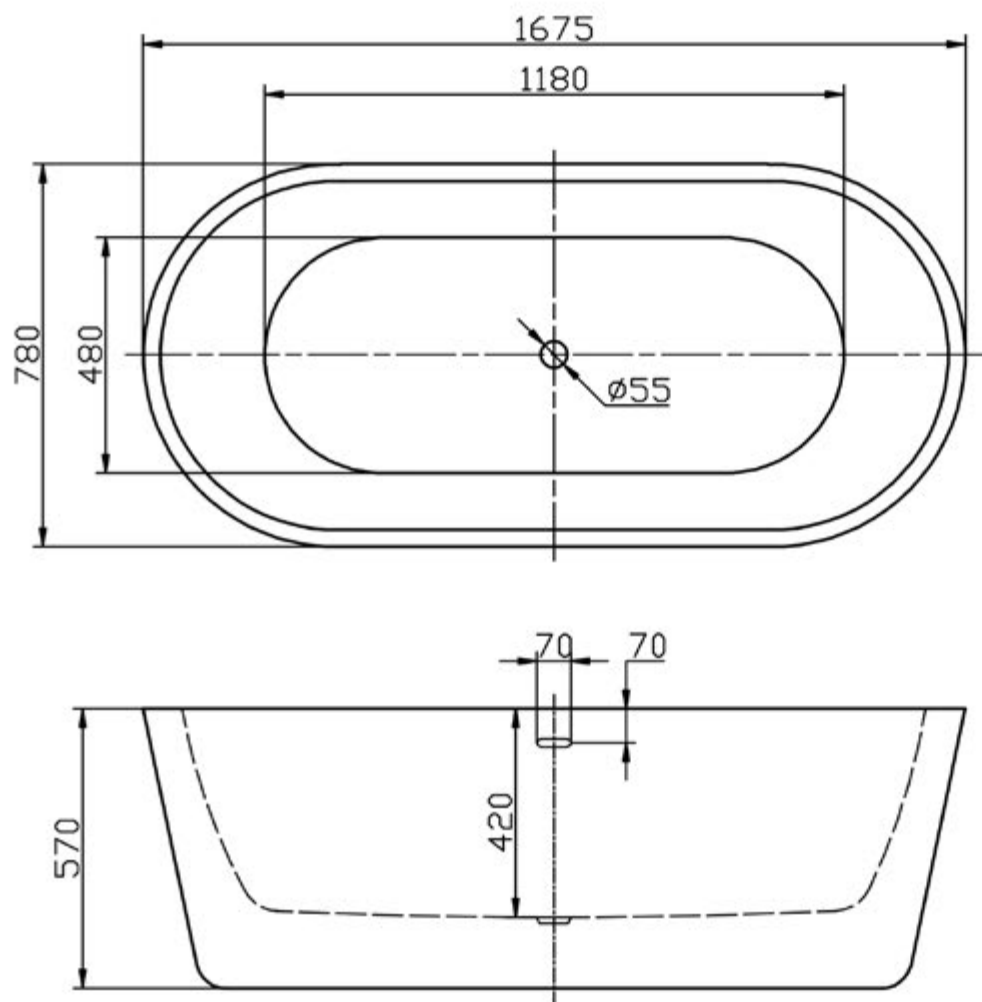

Schede Tecniche
Technical Drawings

Art. VC00001
Mod. Victoria
quote espressa in mm.

Art. VC00002
Mod. Ann
quote espressa in mm.

Art. VC00003
Mod. Mary
quote espressa in mm.

Il mod. Elizabeth II (VC00005) è dotato di basamento in acrilico (no piedini) e differisce dimensionalmente dal mod. Elizabeth (VC00004) solo per l'altezza che è di 710 mm

Art. VC00004 (& VC00005)

Mod. Elizabeth (& Elizabeth II)
quote espresse in mm.

Art. VC00006
Mod. Windsor
quote espressa in mm.

Art. VC00008
Mod. Samantha
quote espressa in mm.

Art. VC00009
Mod. Scarlett
quote espressa in mm.

Art. VM00002
Mod. Linda
quote espresse in mm.

Art. VM00003
Mod. Audrey
quote espressa in mm.

Art. VM00004
Mod. Allison
quote espressa in mm.

Art. VM00006
Mod. Alexandra
quote espressa in mm.

Art. VM00013
Mod. Alexandra Small
quote espressa in mm.

Art. VM00020
Mod. Alexandra II
quote espressa in mm.

Art. VM00021
Mod. Alexandra II Small
quote espressa in mm.

Art. VM00015
Mod. Antalia
quote espressa in mm.

Art. VM00016
Mod. Opera
quote espressa in mm.